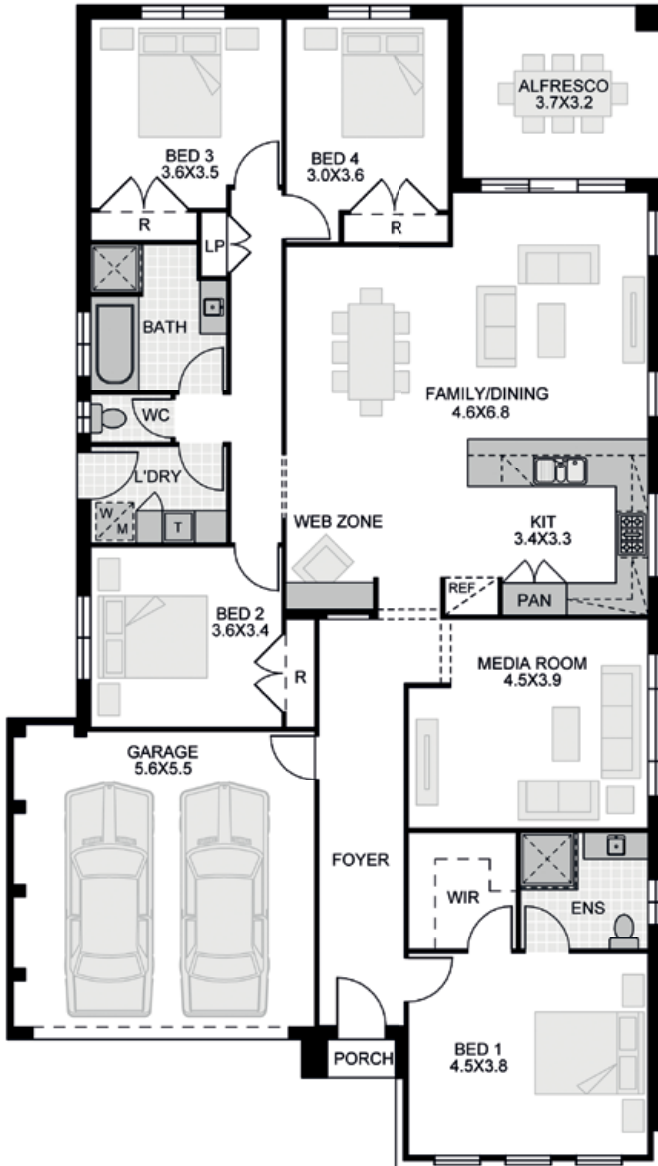

# ARCADIA 25

## FLOOR AREA

Living	185.60 sqm
Garage	37.10 sqm
Porch	1.00 sqm
Alfresco	12.10 sqm
Total Depth	21.73 m
Total Width:	12.21 m
Total Area	235.80 sqm

**25.4 SQUARES**

4 TIMES HIA AWARD FINALIST  
& WINNER | HIA-CSR NSW  
Housing Award