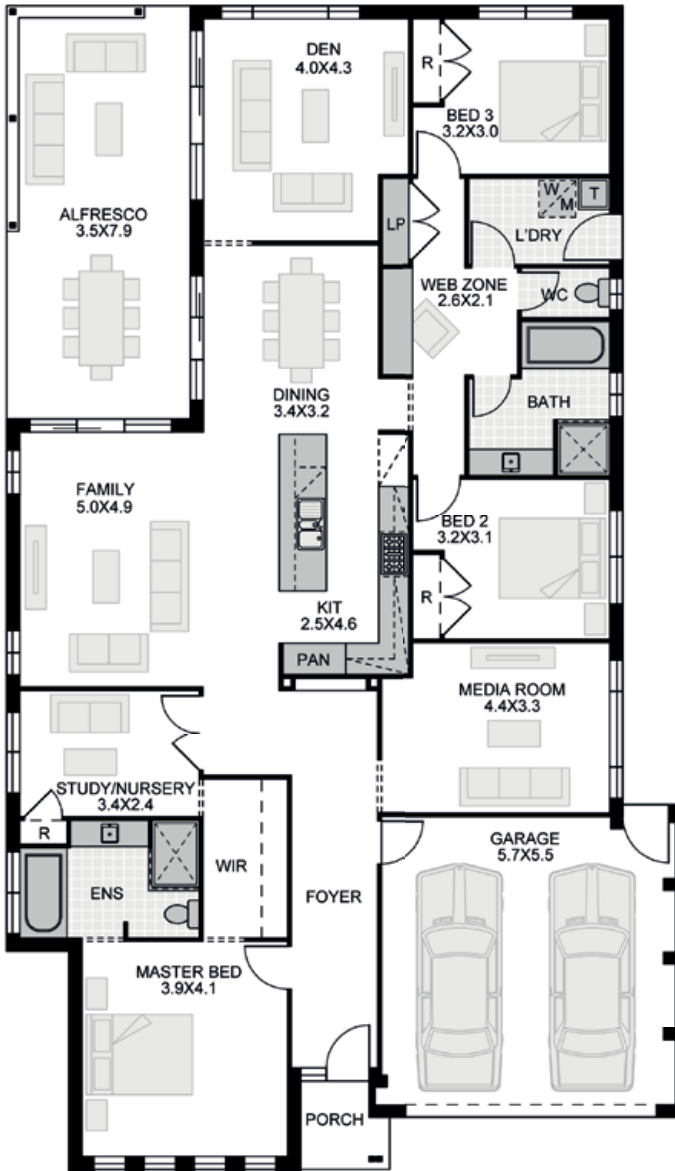

# ARIA 28

## FLOOR AREA

Living	197.20 sqm
Garage	33.50 sqm
Porch	6.30 sqm
Alfresco	27.70 sqm
Total Depth	22.42 m
Total Width:	12.92 m
Total Area	264.70 sqm

**28.4 SQUARES**

4 TIMES HIA AWARD FINALIST  
& WINNER | HIA-CSR NSW  
Housing Award